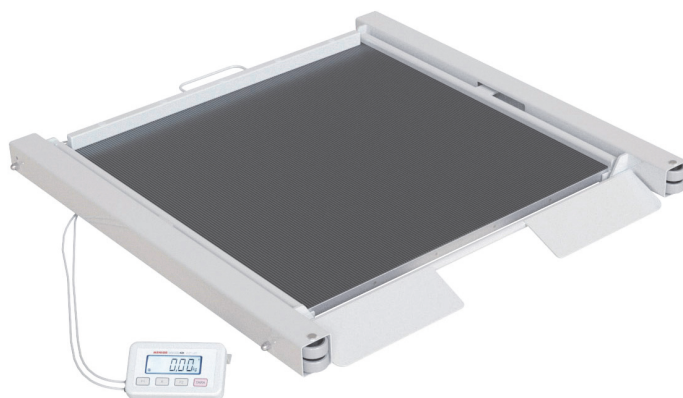

Scale for weighing patients on wheelchair width ramp

Functions and features of the scale:

Determination of BMI

Remembering the last result

Mini USB port

Backlit display

Weighing people

Weighing for disabled

5 years warranty on measuring transmitter of mass

2 years warranty

Possible Legalization

Overview:

Scale for weighing patients on wheelchair width ramp is equipped with a liquid crystal backlit display on a 2 meter lead with a stand that can be hung or placed on adjustable feet. The scale units are covered with a light pearl powder coating. The pan of scale is lined with ribbed rubber to prevent of slipping.

The scale has the following features: tare, increased resolution across the measuring range, last weighing result memory, and additional filter to suppress the impact of the person's weight on the weight display.

The scale is equipped with two specially-designed low-level transducers that provide a low platform position above the ground. Thanks to this there is no need for a special drive and the scale Yeses up less space.