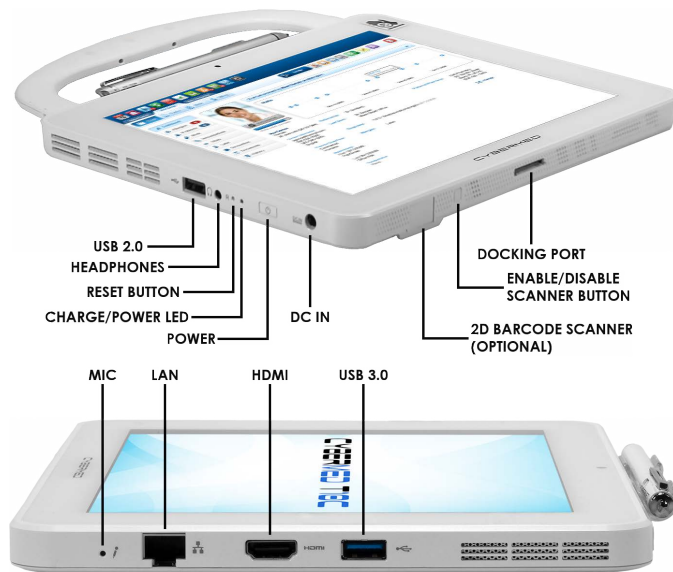

CyberMed T10C

9.7" Medical Tablet

Main Features

- 9.7" LED Panel
- PCAP Multi-Touch Display
- IP65 Rated
- Global IEC60601-1 Certified
- Antimicrobial Housing

Technical Specifications

Display	9.7" Medical Grade LED Panel 1024x768
CPU Support	Intel N2930 Quad Core Processor
Chipset	Intel NM10 Express Chipset
Memory	1x DDR3 1333MHz SO-DIMM sockets, populated up to 8GB
Operating System	Windows 10, Windows IoT, Windows 8.1, Windows 7, Linux
Video & Graphics	Intel HD Graphics
Touch Screen	PCAP Multi-Touch
Networking	1x Gigabit (Gbe) Realtek RTL8111E
Wireless	Intel Centrino 802.11 a/b/g/n + Bluetooth 4.0
BIOS	BIOS supports ACPI, API, DMI, Plug & Play, & security password. Supports booting from HDD, PXE, LAN, and USB device. BIOS System POST and BIOS setup password protection.
HDD Support	1x 3Gbps Serial ATA III port
TPM	Version 1.2
Sensor	G Sensor Support, Display Auto-Rotate Support
Webcams	1 Megapixel Front & Rear Webcams
Power Input	1x DC-19VDC @ 2.6A
Power Supply	50W Medical Grade Power Supply, Input: Universal 100~240V AC, 50-60Hz. Supports Output range: DC19V, 2.6A
Relative Humidity	10%~90% (non-condensing)
Waterproof	IP65 Sealed Front Bezel

Mechanical & Environmental

Dimensions	9.96" x 7.60" x 0.63" (L,W,D)
Weight	1.74 lbs (2.03 lbs with battery)
Wall Mount	Supports 75mm & 100mm VESA Mounting Holes with Optional VESA Docking Station
Environment	Ambient Temperature: 0°C~40°C (operating)
Certifications	FCC Class B, CE, ROHS, UL/EN 60601-1, ES5.2, IP65 Sealed Front Bezel

Input/Output

I/O Ports	<ul style="list-style-type: none"> 1x USB 3.0, 1x USB 2.0 ports 1x 10/100/1000 Fast Ethernet LAN 1x Audio Jack (Line-Out & Mic) 1x HDMI Connector 1x Docking station port for battery charging and file transfer only
Audio	Realtek ALC 269 High Definition Audio integrates a 2+2 channel DAC, one 4-channel ADC, and a Class D Speaker Amplifier. 2x built-in 1 watt stereo speakers with two audio jacks for Audio Out and Microphone.