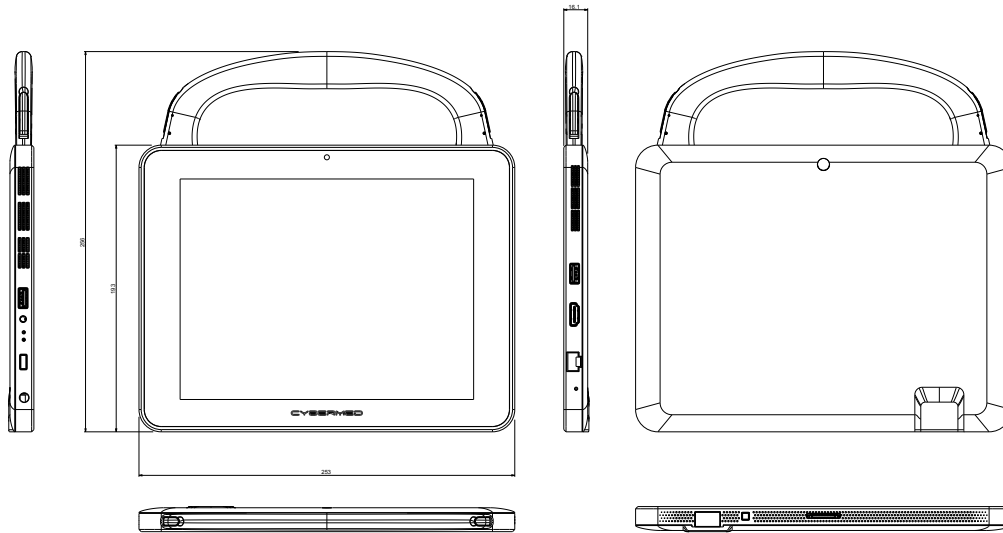

CyberMed T10C

9.7" Medical Tablet

Main Features

- 9.7" LED Panel
- PCAP Multi-Touch Display
- IP65 Rated
- Global IEC60601-1 Certified
- Antimicrobial Housing

Technical Specifications

Display	9.7" Medical Grade LED Panel 1024x768
CPU Support	Intel N2930 Quad Core Processor
Chipset	Intel NM10 Express Chipset
Memory	1x DDR3 1333MHz SO-DIMM sockets, populated up to 8GB
Operating System	Windows 10, Windows IoT, Windows 8.1, Windows 7, Linux
Video & Graphics	Intel HD Graphics
Touch Screen	PCAP Multi-Touch
Networking	1x Gigabit (Gbe) Realtek RTL8111E
Wireless	Intel Centrino 802.11 a/b/g/n + Bluetooth 4.0
BIOS	BIOS supports ACPI, API, DMI, Plug & Play, & security password. Supports booting from HDD, PXE, LAN, and USB device. BIOS System POST and BIOS setup password protection.
HDD Support	1x 3Gbps Serial ATA III port
TPM	Version 1.2
Sensor	G Sensor Support, Display Auto-Rotate Support
Webcams	1 Megapixel Front & Rear Webcams
Power Input	1x DC-19VDC @ 2.6A
Power Supply	50W Medical Grade Power Supply, Input: Universal 100~240V AC, 50-60Hz. Supports Output range: DC19V, 2.6A
Relative Humidity	10%~90% (non-condensing)
Waterproof	IP65 Sealed Front Bezel

Mechanical & Environmental

Dimensions	9.96" x 7.60" x 0.63" (L,W,D)
Weight	1.74 lbs (2.03 lbs with battery)
Wall Mount	Supports 75mm & 100mm VESA Mounting Holes with Optional VESA Docking Station
Environment	Ambient Temperature: 0°C~40°C (operating)
Certifications	FCC Class B, CE, ROHS, UL/EN 60601-1, ES5.2, IP65 Sealed Front Bezel

Input/Output

I/O Ports	<ul style="list-style-type: none"> 1x USB 3.0, 1x USB 2.0 ports 1x 10/100/1000 Fast Ethernet LAN 1x Audio Jack (Line-Out & Mic) 1x HDMI Connector 1x Docking station port for battery charging and file transfer only
Audio	Realtek ALC 269 High Definition Audio integrates a 2+2 channel DAC, one 4-channel ADC, and a Class D Speaker Amplifier. 2x built-in 1 watt stereo speakers with two audio jacks for Audio Out and Microphone.