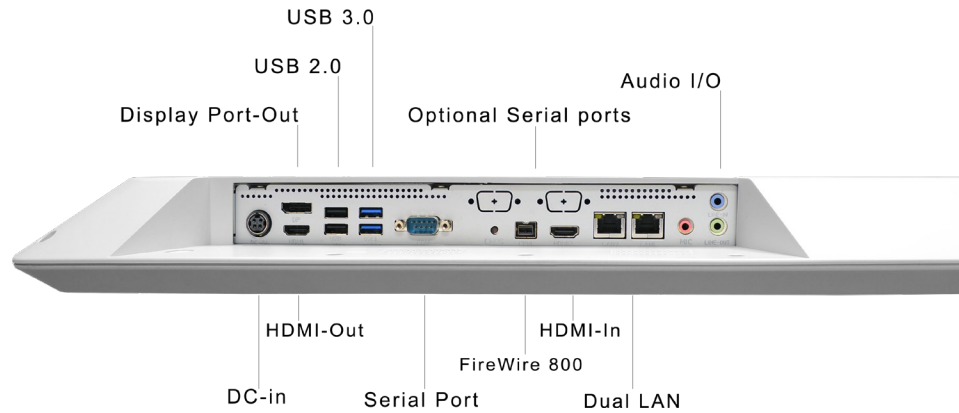

CyberMed C22

22" Medical Computer

Main Features

- 21.5" High Resolution Panel
- PCAP Multi-Touch Display
- IP65 Rated
- Global IEC60601-1 Certified
- Antimicrobial Housing

Technical Specifications

Display	21.5" Medical Grade MVA LED Panel 1920x1080
CPU Support	4th generation Intel Core i3, i5 & i7 processors
Chipset	Intel H81 Express chipset
Memory	2x DDR3/1600MHz 204-pin SO-DIMM sockets, populated up to 16GB
Operating System	Windows 10, Windows IoT, Windows 8.1, Windows 7, Linux
Video & Graphics	Intel HD Graphics
Touch Screen	PCAP Multi-Touch with Optional Antiglare Technology
Networking	1x Gigabit (Gbe) Intel i217V Clarkville 1x Gigabit (Gbe) Realtek RTL 8111G
Wireless	Intel Centrino 802.11 a/b/g/n + Bluetooth 4.0
Bios	AMI Flash BIOS supports ACPI, API, DMI, Plug & Play, and security password. Supports booting from HDD, PXE, LAN, CD-ROM and ANY USB device. Has BIOS System POST and BIOS setup password protection.
Expansion Slots	Two Mini PCI-e (2x Full-Size)
HDD Support	2x 6Gbps Serial ATA III ports 1x 3Gbps Serial ATA II port for optional Optical Drive
Colors	White with Antimicrobial Germ Protection
Power Supply	120W Medical Grade Power Supply, Input: universal 100~240V AC, 50-60Hz. Supports Output range: DC18V-19V. 7.5A Adapters for Energy Star 6.0/UL/EN/IEC
Relative Humidity	10%~90% (non-condensing)
Waterproof	IP65 Sealed Front Bezel and IPX1 Back Cover

Input/Output

I/O Ports	2x USB 3.0 ports, 4x USB 2.0 ports 1x RS232, option to expand to 3 COM ports Display port HDMI - In (Display Mode) HDMI - Out FireWire 800 Mini
Audio	Realtek ALC892 High Definition Audio, Dolby Digital 5.1 surround sound, 10 channels of enhanced sound quality, multiple audio streams and jack re-tasking