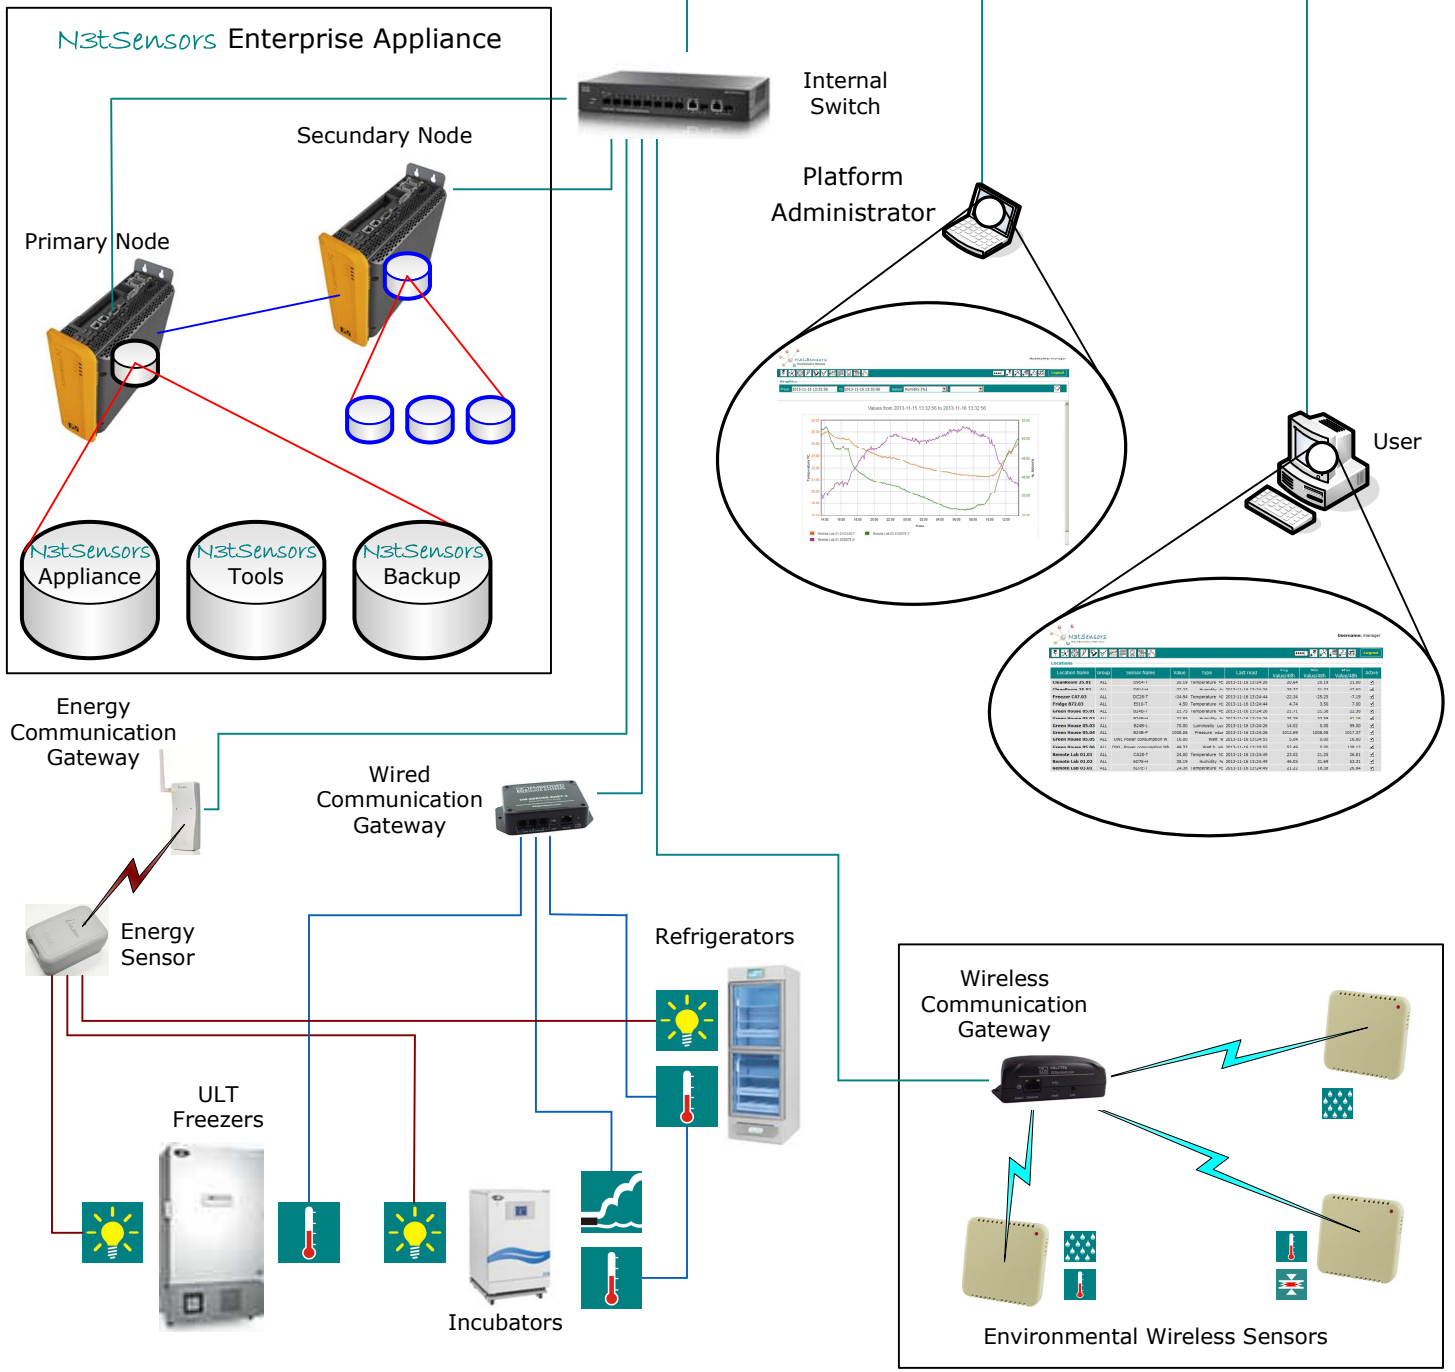

Enterprise Appliance

Customer Internal LAN