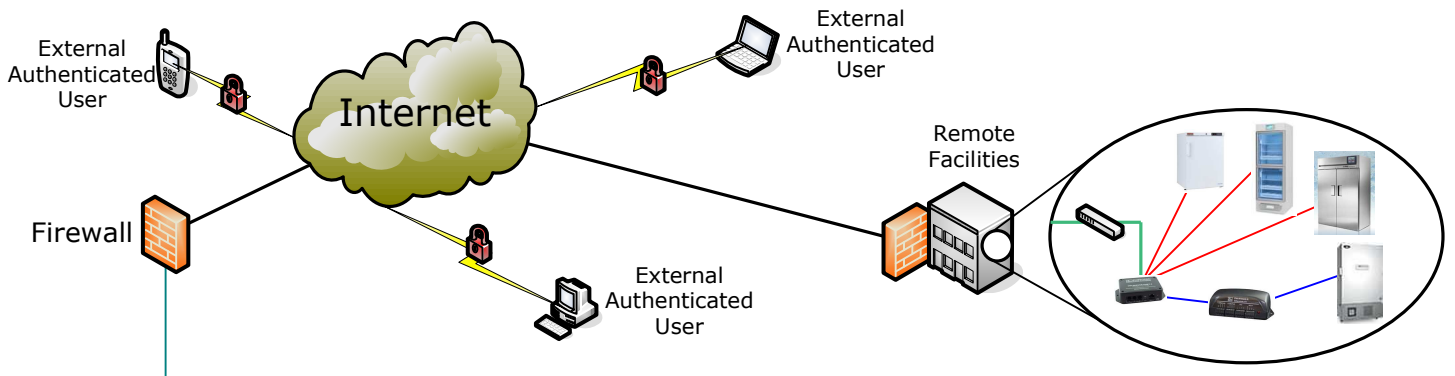

Enterprise Appliance

Customer Internal LAN