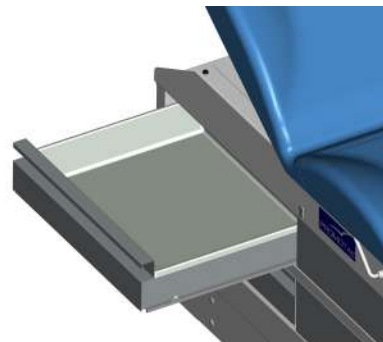

REF. 239-15
2 PLASTIC PANS
FOR DRAWERS