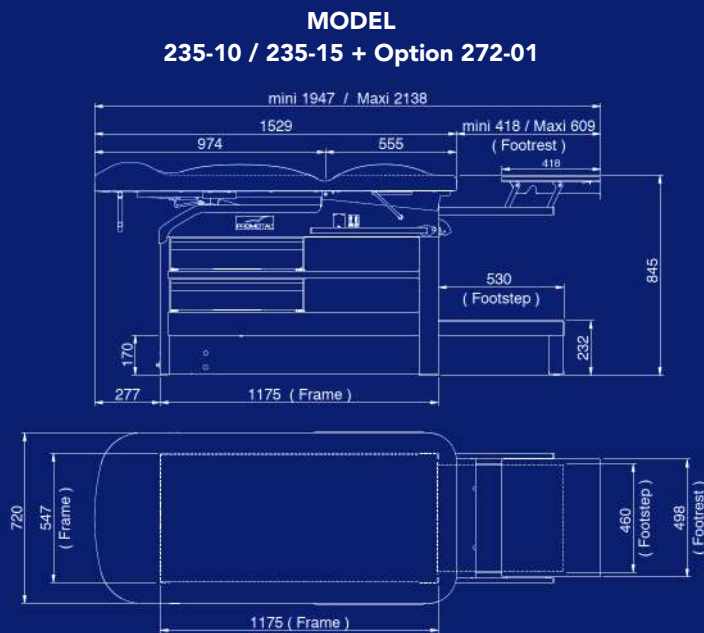

REF. 245-01
PAIR OF GOEPL
LEG RESTS
(+ 2x 878-12)

REF. 2985-01
SELF-LOCKING SERUM
HOLDER ROD 2 HOOKS
(+ 878-12)

REF. 985-01
SERUM HOLDER ROD 2
HOOK WITH STOP
(+ 878-12)

REF. 295-01
LAMP SUPPORT
FOR RAIL* 25X10 MM

* to select a light, please refer to the specific documentation

NET WEIGHT : 125 kg
 GROSS WEIGHT : 159 kg
 PACKAGE VOLUME : 1,29m³

MODEL
235-10 / 235-15

MODEL
235-10 / 235-15 + Option 272-01

UPHOLSTERY COLOURS