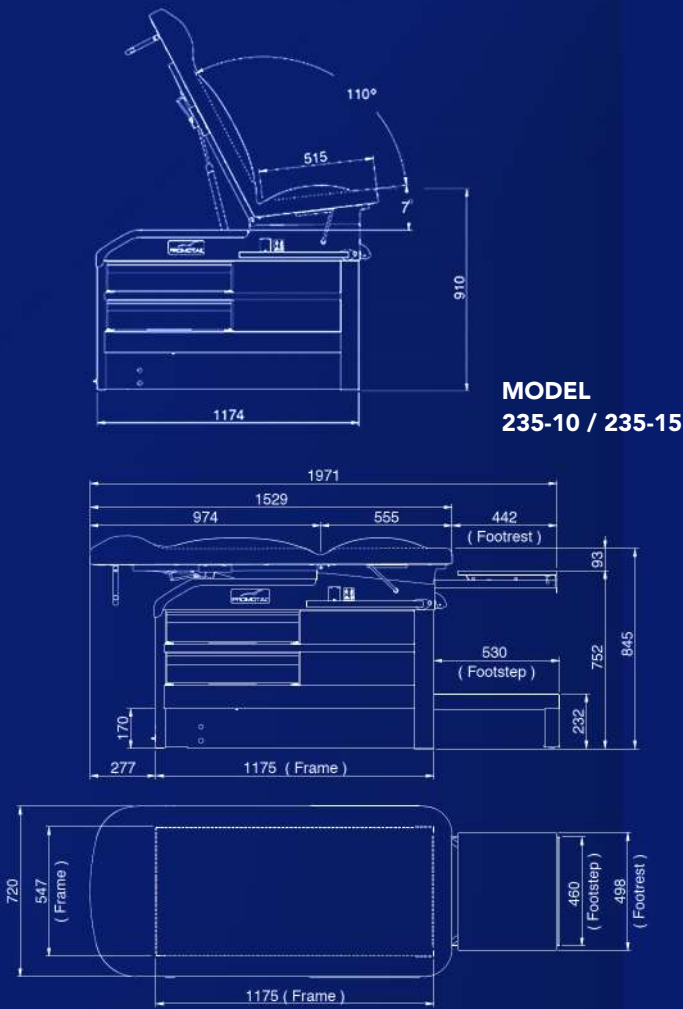

** Anchura 72 cm, compatible con los dos modelos existentes, se piden por separado y se suministra desmontada.

EQUALITY OF TREATMENT

MAKE THINGS EASIER FOR YOUR PATIENTS WITH LIMITED MOBILITY WITH:

- › Integrated retractable footstep : height 23 cm
- › Height of 61 cm from step to seat
- › Effortless transition from the sitting to lying position thanks to the integrated leg rest extension

REF. 245-01
PAIR OF GOEPL
LEG RESTS
(+ 2x 878-12)

REF. 2985-01
SELF-LOCKING SERUM
HOLDER ROD 2 HOOKS
(+ 878-12)

REF. 985-01
SERUM HOLDER ROD 2
HOOK WITH STOP
(+ 878-12)

REF. 295-01
LAMP SUPPORT
FOR RAIL* 25X10 MM

* to select a light, please refer to the specific documentation

NET WEIGHT : 125 kg
 GROSS WEIGHT : 159 kg
 PACKAGE VOLUME : 1,29m³

MODEL
235-10 / 235-15

MODEL
235-10 / 235-15 + Option 272-01

UPHOLSTERY COLOURS