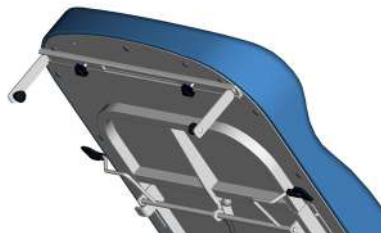

IMPROVE YOUR PATIENTS' COMFORT

- › Integrated sliding leg rest extension at the same level as the seat (option)
- › Optimum comfort seat

KOMPACT

- OPTIONS
- ACCESSORIES

REF. 240-01 EU/UK/US
2 INTEGRATED POWER
PLUGS, ONE ON EACH
SIDE, EU/UK/US

REF. 272-01
INTEGRATED SLIDING
LEG REST ON THE
SAME LEVEL AS SEAT

REF. 278-01
PAIR OF RAILS
25X10 MM

REF. 2056-02
ADJUSTABLE PAPER
ROLL HOLDER
(350-800MM)

REF. 878-12
SLIDING CLAMP FOR RAIL
25X10 MM,
Ø 16/18 MM