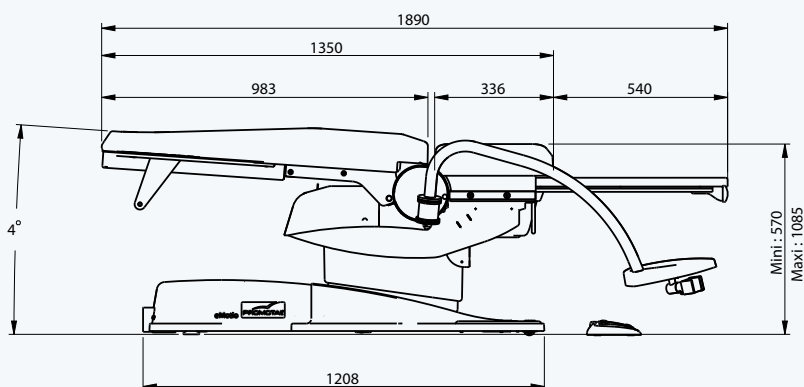

gMotio

15620-01 / 15624-01 / 15626-01