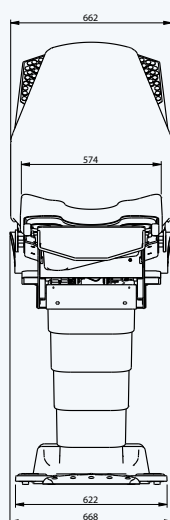

gMotio

15620-01 / 15624-01 / 15626-01