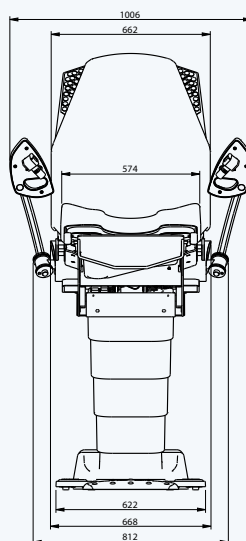

15630-01 / 15640-01

UPHOLSTERY COLOURS

32 - BLUE		CLASSIC
93 - COTTAGE		
35 - RED		
34 - YELLOW		
91 - WHITE		
92 - MARINE		VITAMIN
56 - DARKNESS		
57 - ANTISTATIC		
64 - GRAPE		
67 - LAGOON		
66 - SWEET		COSY
63 - CEDRAT		
80 - SKY		
81 - SEA GREEN		
65 - LILAC		
96 - TIN		
82 - MOUSE GREY		
83 - NATURAL		
84 - CHOCOLATE