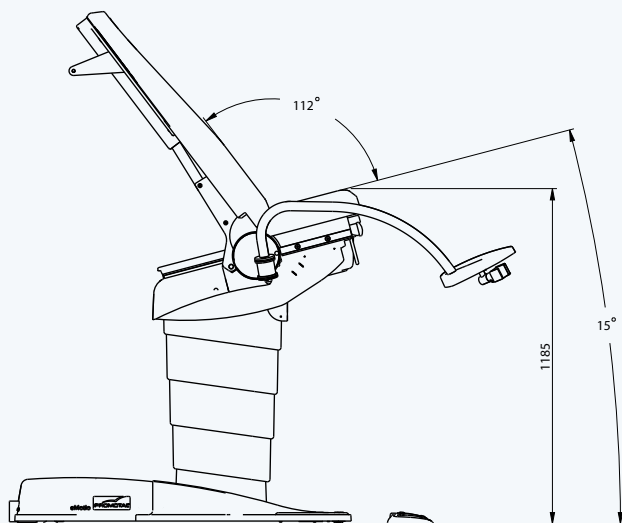

gMotio

15620-01 / 15624-01 / 15626-01