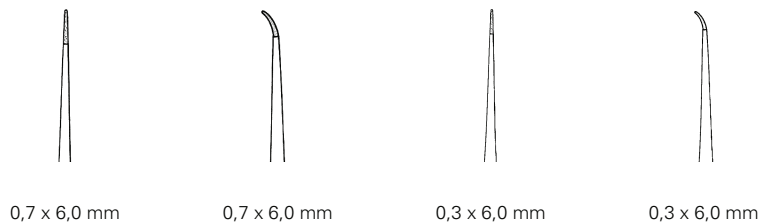

mit Führungsstift und Fadenplatte
with guide pin and tying platform

MICRO Ø 8 mm

Gesamtlänge Total length	gerade straight	gebogen curved	gerade straight	gebogen curved
15,0 cm, 6 "	13-610-15 T	13-611-15 T	13-612-15 T	13-613-15 T
18,0 cm, 7 "	13-610-18 T	13-611-18 T	13-612-18 T	13-613-18 T
21,0 cm, 8 ¼ "	13-610-21 T	13-611-21 T	13-612-21 T	13-613-21 T
23,0 cm, 9 "	13-610-23 T	13-611-23 T	13-612-23 T	13-613-23 T

mit Führungsstift und Fadenplatte
with guide pin and tying platform

MICRO Ø 8 mm

Gesamtlänge Total length	gerade straight	gebogen curved	gerade straight	gebogen curved
				
15,0 cm, 6 "	13-610-15 DT	13-611-15 DT	13-612-15 DT	13-613-15 DT
18,0 cm, 7 "	13-610-18 DT	13-611-18 DT	13-612-18 DT	13-613-18 DT
21,0 cm, 8 ¼ "	13-610-21 DT	13-611-21 DT	13-612-21 DT	13-613-21 DT
23,0 cm, 9 "	13-610-23 DT	13-611-23 DT	13-612-23 DT	13-613-23 DT