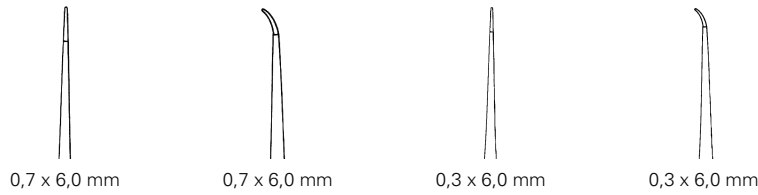

mit Führungsstift und Fadenplatte
with guide pin and tying platform

MICRO Ø 8 mm

Gesamtlänge Total length	gerade straight	gebogen curved	gerade straight	gebogen curved
15,0 cm, 6 "	13-610-15 T	13-611-15 T	13-612-15 T	13-613-15 T
18,0 cm, 7 "	13-610-18 T	13-611-18 T	13-612-18 T	13-613-18 T
21,0 cm, 8 ¼ "	13-610-21 T	13-611-21 T	13-612-21 T	13-613-21 T
23,0 cm, 9 "	13-610-23 T	13-611-23 T	13-612-23 T	13-613-23 T

mit Führungsstift und Fadenplatte
with guide pin and tying platform

MICRO Ø 8 mm

Gesamtlänge Total length	gerade straight	gebogen curved	gerade straight	gebogen curved
				
15,0 cm, 6 "	13-610-15 DT	13-611-15 DT	13-612-15 DT	13-613-15 DT
18,0 cm, 7 "	13-610-18 DT	13-611-18 DT	13-612-18 DT	13-613-18 DT
21,0 cm, 8 ¼ "	13-610-21 DT	13-611-21 DT	13-612-21 DT	13-613-21 DT
23,0 cm, 9 "	13-610-23 DT	13-611-23 DT	13-612-23 DT	13-613-23 DT