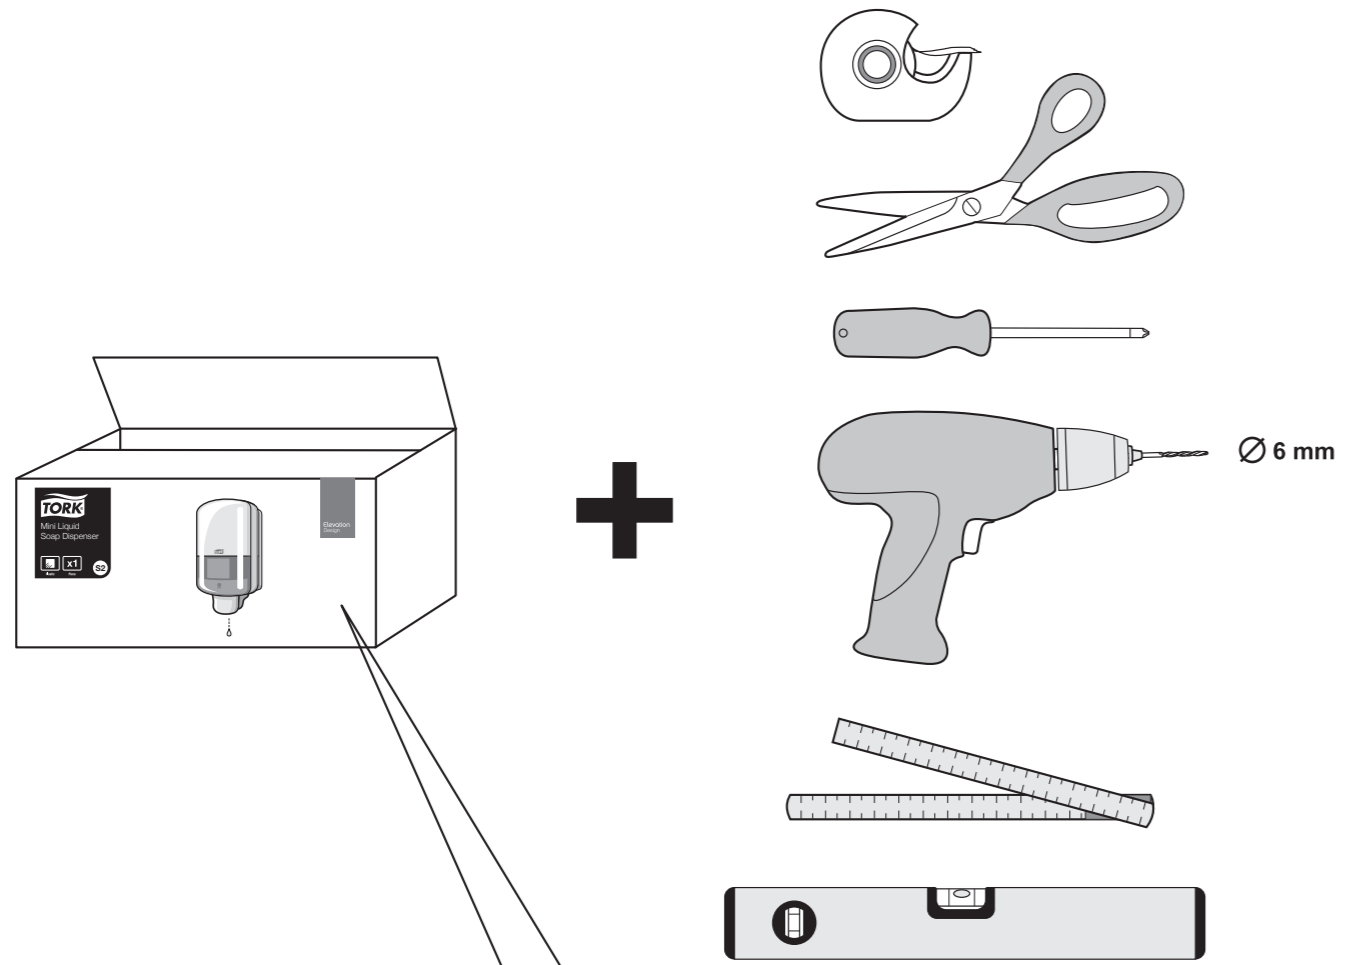

European Community Design Registration RCD 000929971

Elevation
Design

Manufactured by SCA,
SE-405 03 Göteborg, Sweden
www.sca-tork.com
Made in Hungary

Manufactured by SCA,
SE-405 03 Göteborg, Sweden
www.sca-tork.com
Made in Hungary