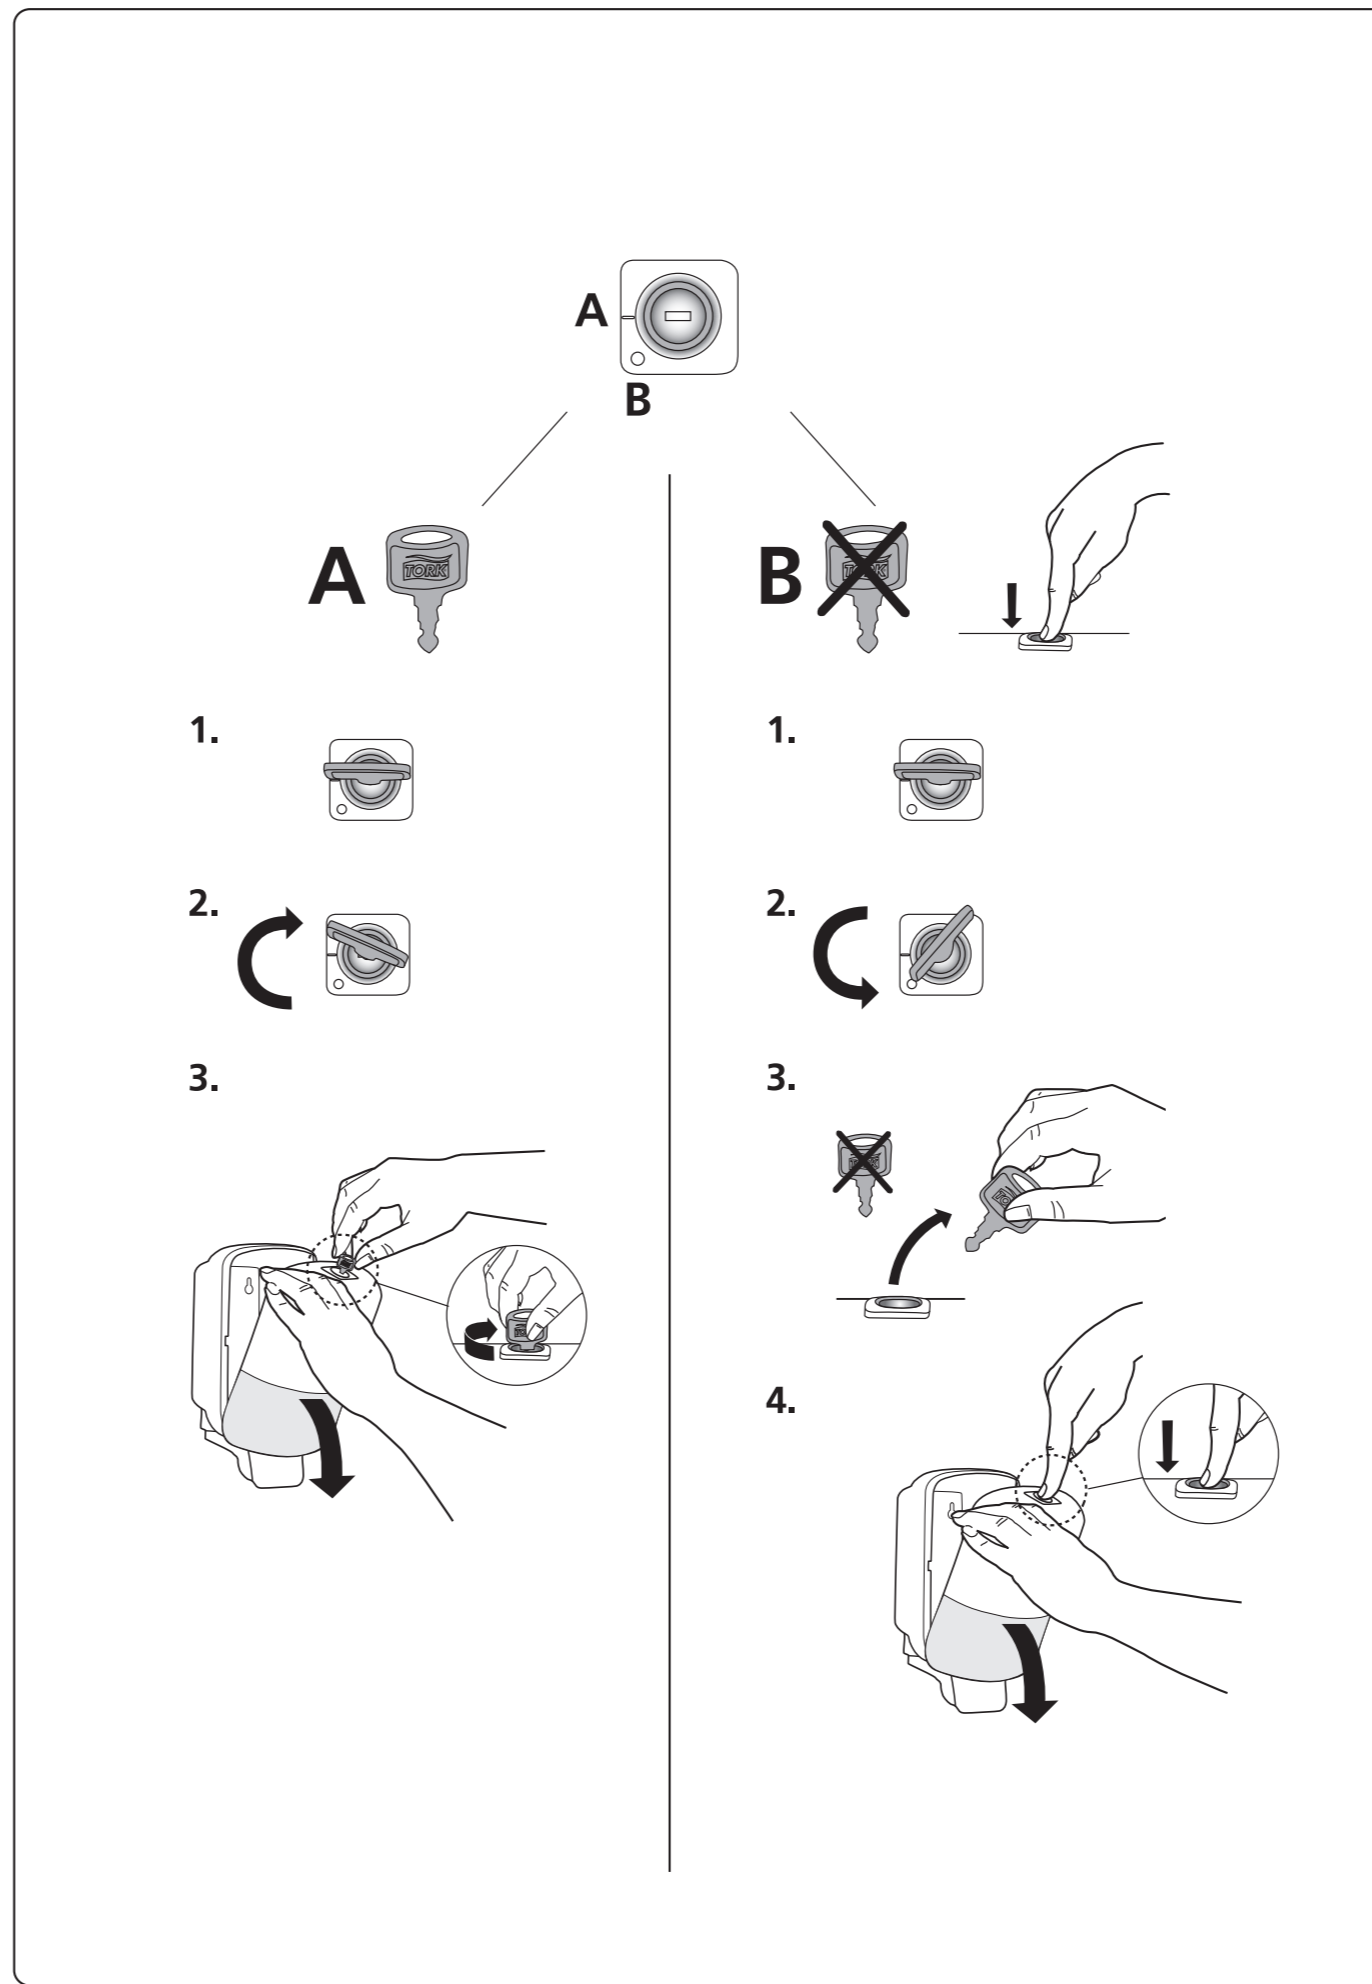

European Community Design Registration RCD 000929971

Elevation
Design

Manufactured by SCA,
SE-405 03 Göteborg, Sweden
www.sca-tork.com
Made in Hungary

Manufactured by SCA,
SE-405 03 Göteborg, Sweden
www.sca-tork.com
Made in Hungary

3.

4.

5.

1.

2.

3.

-  x 4
-  x 4

4.