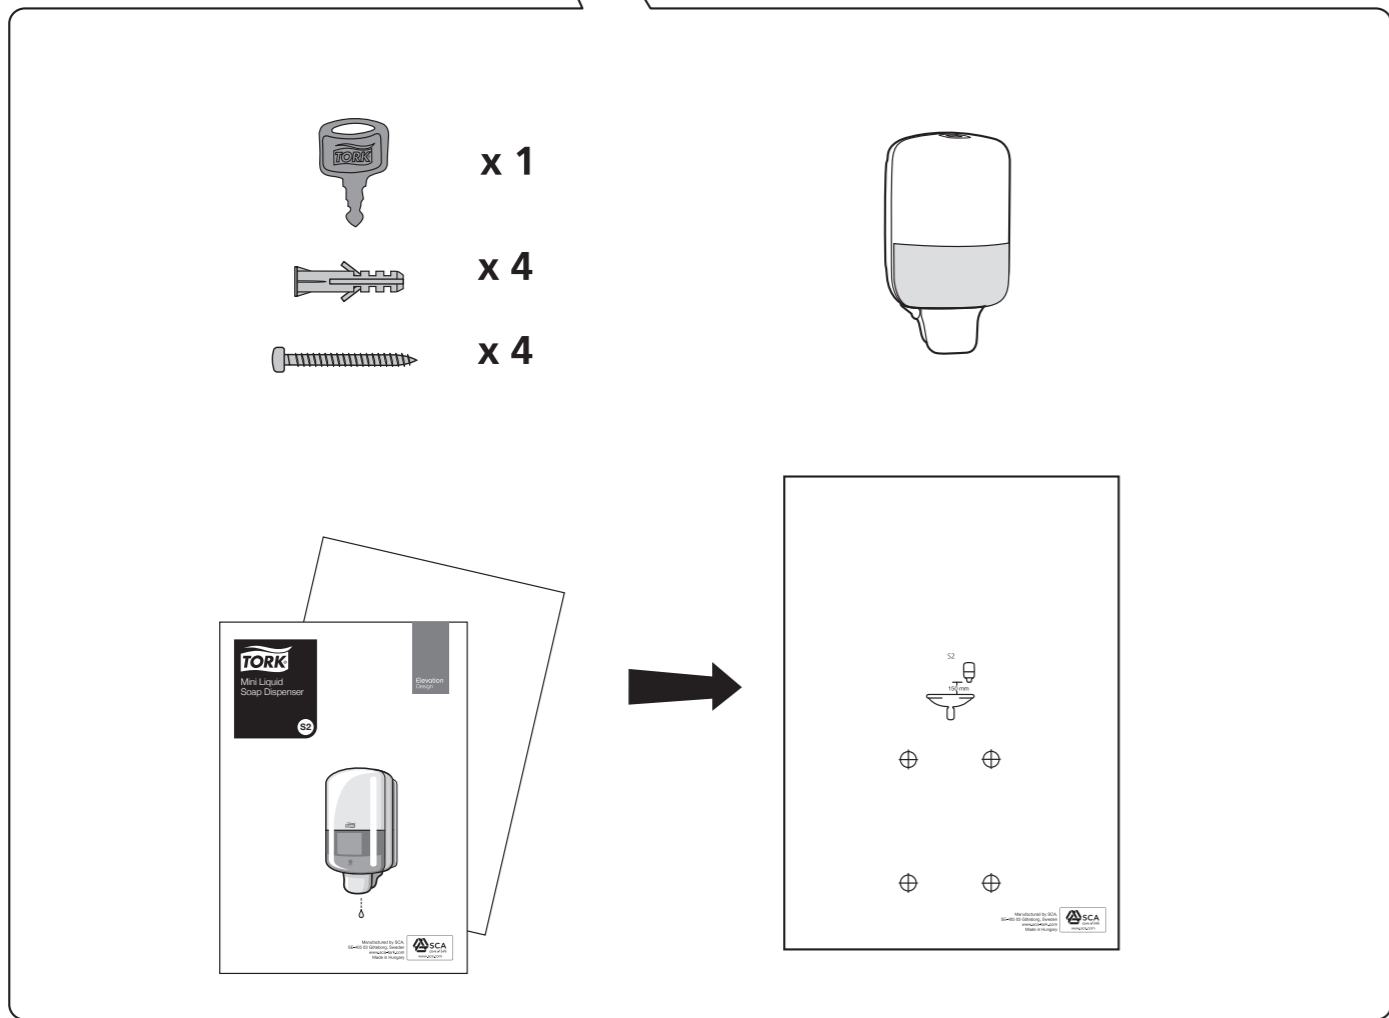

European Community Design Registration RCD 000929971

Elevation
Design

Manufactured by SCA,
SE-405 03 Göteborg, Sweden
www.sca-tork.com
Made in Hungary

Manufactured by SCA,
SE-405 03 Göteborg, Sweden
www.sca-tork.com
Made in Hungary

3.

4.

5.

1.

2.

3.

-  x 4
-  x 4

4.