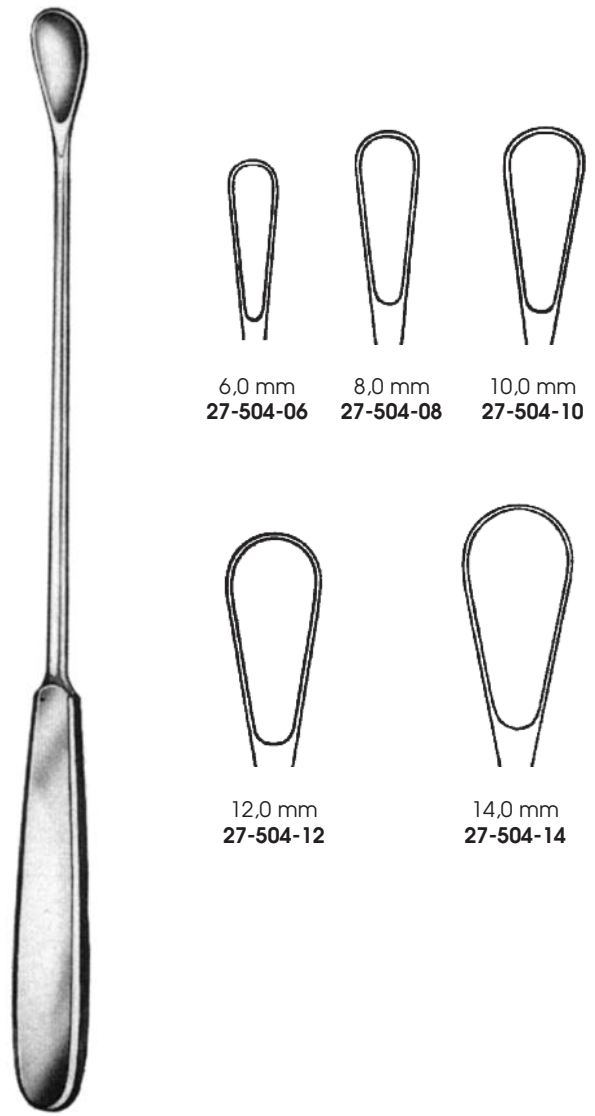

Thoms-Gaylor
S-gebogen/s-curved
24,0 cm 27-407-24

Gelhorn
23,0 cm 27-409-23

Alexander
 28,0 cm 27-410-28

Schuhmacher, 24,0 cm

Fig. 1
 27-412-01

Fig. 2
 27-412-02

Eppendorf
 20,0 cm 27-414-20

Kevorkian
 24,5 cm 27-416-24

Fig. 1
27-502-01

Fig. 2
27-502-02

Fig. 3
27-402-03

Fig. 4
27-502-04

Fig. 5
27-502-05

Fig. 6
27-402-06

Schröder, 30,0 cm

6,0 mm
27-504-06

8,0 mm
27-504-08

10,0 mm
27-504-10

12,0 mm
27-504-12

14,0 mm
27-504-14

Gourdet, 28,0 cm

x	fest/scharf rigide/sharp	biegsam/scharf malleable/sharp
5 mm	27-510-05	27-511-05
6 mm	27-510-06	27-511-06
7 mm	27-510-07	27-511-07
8 mm	27-510-08	27-511-08
9 mm	27-510-09	27-511-09
11 mm	27-510-11	27-511-11
12 mm	27-510-12	27-511-12
14 mm	27-510-14	27-511-14
15 mm	27-510-15	27-511-15
16 mm	27-510-16	27-511-16
19 mm	27-510-19	27-511-19
20 mm	27-510-20	27-511-20
21 mm	27-510-21	27-511-21
23 mm	27-510-23	27-511-23
25 mm	27-510-25	27-511-25
30 mm	27-510-30	27-511-30
35 mm	27-510-35	27-511-35
40 mm	27-510-40	27-511-40

Sims, ~ 28,0 cm

Martin
34,0 cm 27-701-34

Collin
35,0 cm 27-703-35

Nägele
36,0 cm **27-711-36**
40,0 cm **27-711-40**

Simpson
30,0 cm **27-713-30**
36,0 cm **27-713-36**

Kielland
41,0 cm **27-715-41**

Geburtslöffel
Obstetric Lever