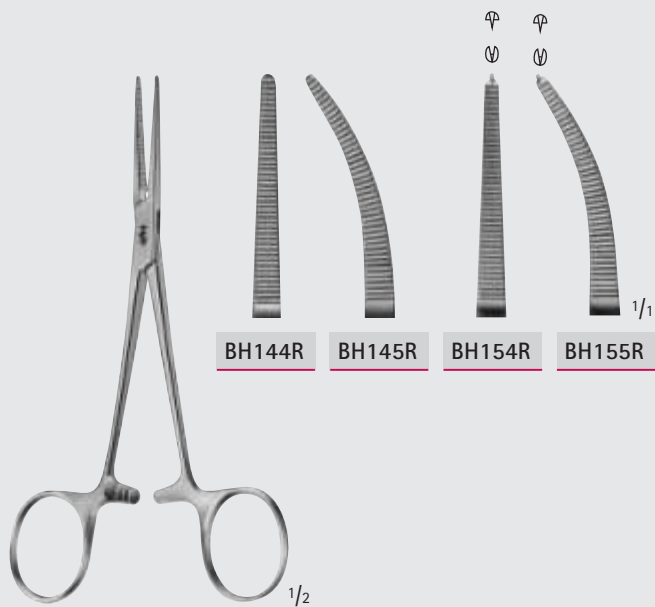

BH144R

BH145R

BH154R

BH155R

CRILE

BH144R-BH155R

140 mm, 5 1/2"