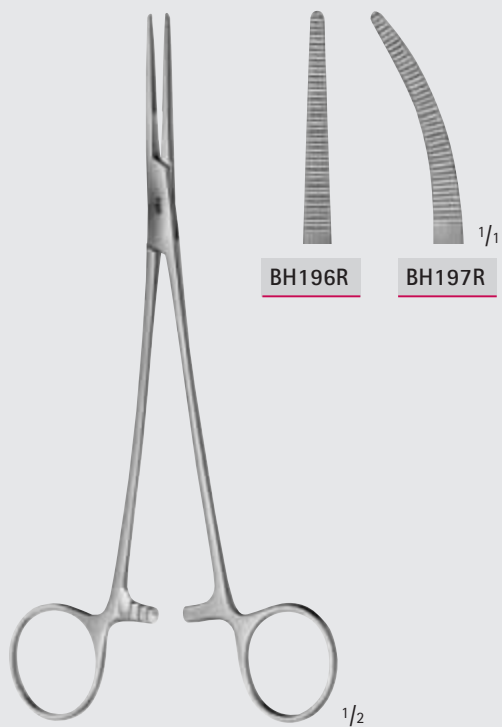

BH183R

180 mm, 7"

Arterienklemmen – Hemostatic Forceps

Feine Arterienklemmen
Delicate Hemostatic Forceps

BH

DUNHILL

BH191R

190 mm, 7 1/2"

GREY-TURNER

BH193R

180 mm, 7"

HEISS

BH206R-BH217R

BH206R	BH207R	BH209R	BH216R	BH217R
200 mm	200 mm	195 mm	200 mm	200 mm
8"	8"	7 3/4"	8"	8"

MILLIMETERS

Arterienklemmen – Hemostatic Forceps

Feine Arterienklemmen

Delicate Hemostatic Forceps

BH

BH196R

BH197R

BIRKETT

BH196R-BH197R

185 mm, 7 1/4"

BH228R

BH229R

BH238R

BH239R

BENGOLEA

BH228R-BH239R

245 mm, 9 3/4"

Arterienklemmen – Hemostatic Forceps
Feine Arterienklemmen
Delicate Hemostatic Forceps