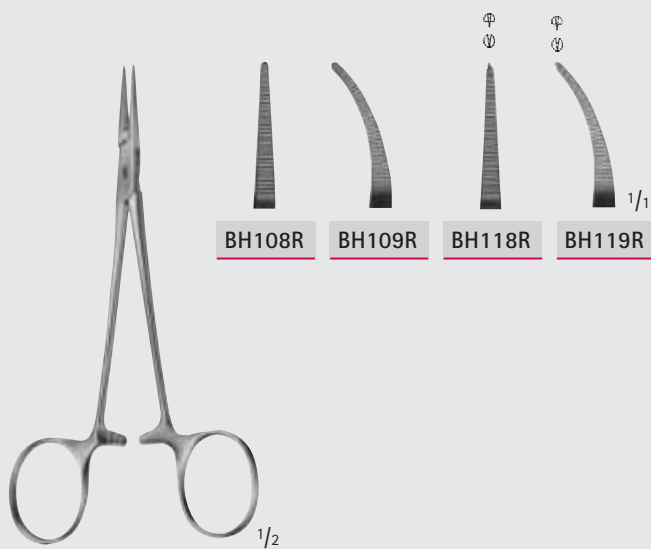

Arterienklemmen – Hemostatic Forceps

Feine Arterienklemmen

Delicate Hemostatic Forceps

BH

CARREL

BH100R

85 mm, 3 3/8"

BABY-MOSQUITO
(HARTMANN)

BH104R-BH115R

100 mm, 4"

MICRO-HALSTED

BH108R-BH119R

125 mm, 5"

HALSTED-MOSQUITO

BH110R-BH121R

125 mm, 5"

Arterienklemmen – Hemostatic Forceps

Feine Arterienklemmen

Delicate Hemostatic Forceps

BH

MILLIMETERS

Arterienklemmen – Hemostatic Forceps

Feine Arterienklemmen

Delicate Hemostatic Forceps