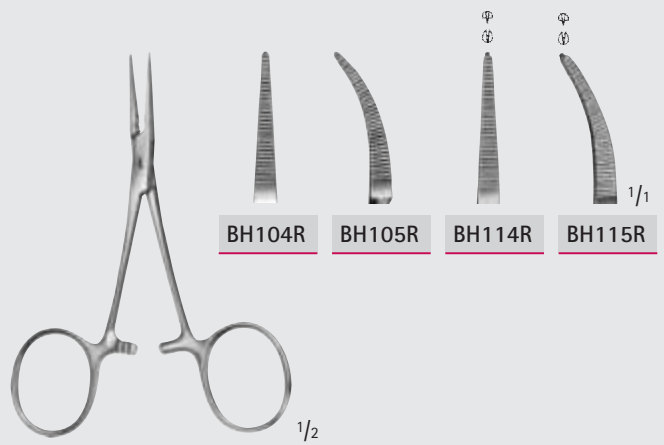

Arterienklemmen – Hemostatic Forceps

Feine Arterienklemmen

Delicate Hemostatic Forceps

BH

CARREL

BH100R

85 mm, 3 3/8"

BABY-MOSQUITO
(HARTMANN)

BH104R-BH115R

100 mm, 4"

MICRO-HALSTED

BH108R-BH119R

125 mm, 5"

HALSTED-MOSQUITO

BH110R-BH121R

125 mm, 5"

Arterienklemmen – Hemostatic Forceps

Feine Arterienklemmen

Delicate Hemostatic Forceps

BH

MILLIMETERS

Arterienklemmen – Hemostatic Forceps

Feine Arterienklemmen

Delicate Hemostatic Forceps