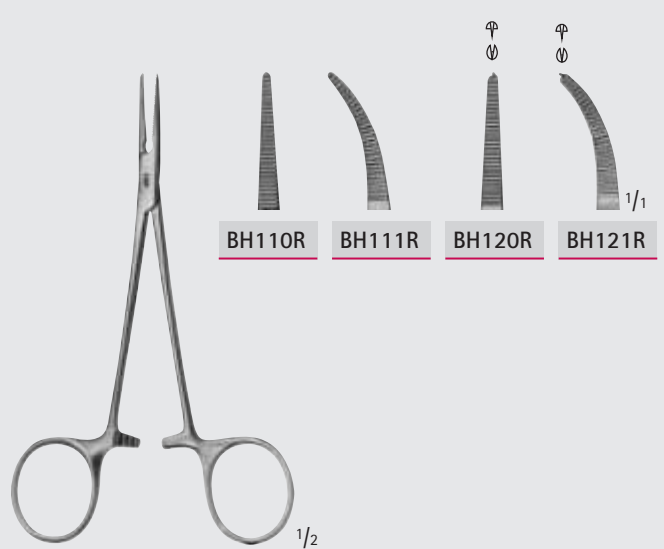

Arterienklemmen – Hemostatic Forceps

Feine Arterienklemmen

Delicate Hemostatic Forceps

BH

CARREL

BH100R

85 mm, 3 3/8"

BABY-MOSQUITO
(HARTMANN)

BH104R-BH115R

100 mm, 4"

MICRO-HALSTED

BH108R-BH119R

125 mm, 5"

HALSTED-MOSQUITO

BH110R-BH121R

125 mm, 5"

Arterienklemmen – Hemostatic Forceps

Feine Arterienklemmen

Delicate Hemostatic Forceps

BH

MILLIMETERS

Arterienklemmen – Hemostatic Forceps

Feine Arterienklemmen

Delicate Hemostatic Forceps