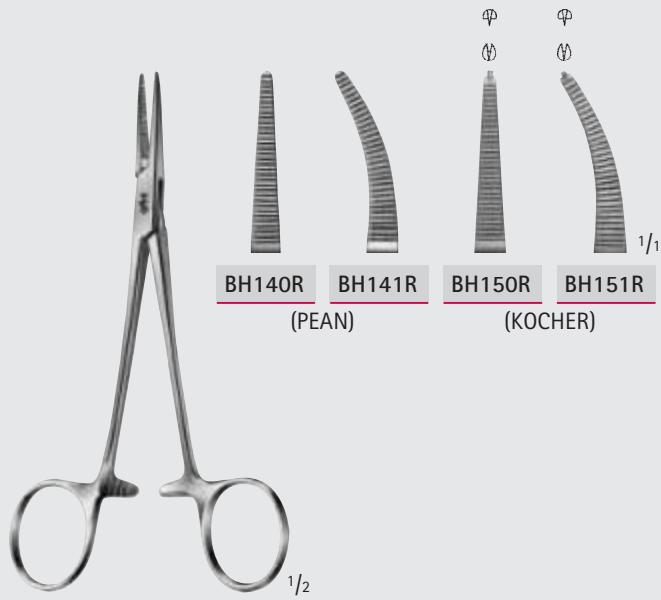

Arterienklemmen – Hemostatic Forceps

Feine Arterienklemmen

Delicate Hemostatic Forceps

BH

BH140R

BH141R

BH150R

BH151R

(PEAN)

(KOCHER)

BABY-CRILE

BH140R-BH151R

140 mm, 5 1/2"