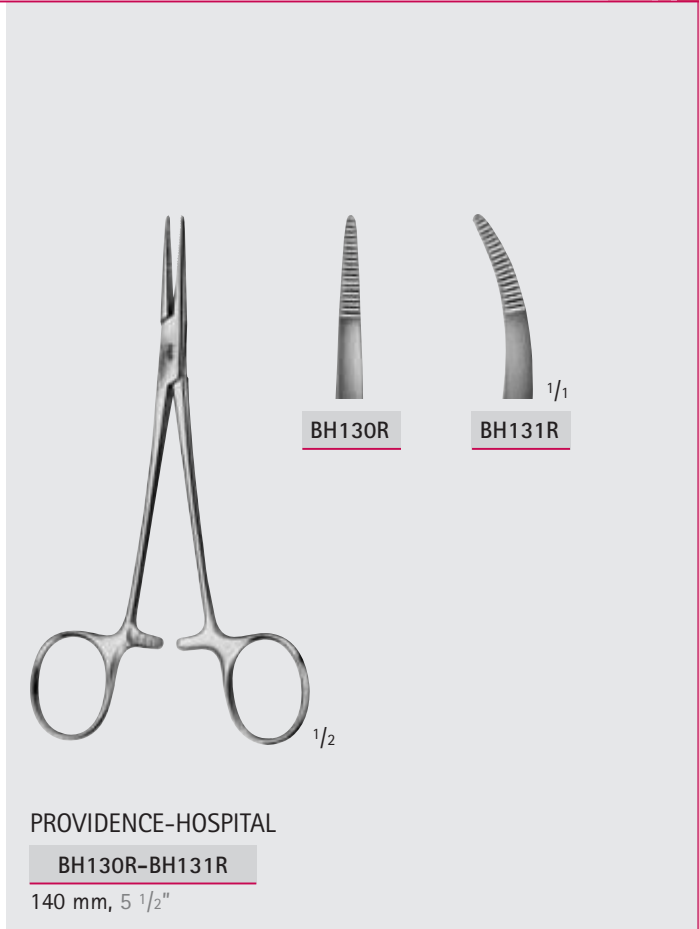

Arterienklemmen – Hemostatic Forceps

Feine Arterienklemmen

Delicate Hemostatic Forceps

BH

CARREL

BH100R

85 mm, 3 3/8"

BABY-MOSQUITO
(HARTMANN)

Arterienklemmen – Hemostatic Forceps

Feine Arterienklemmen

Delicate Hemostatic Forceps

BH

MILLIMETERS

Arterienklemmen – Hemostatic Forceps

Feine Arterienklemmen

Delicate Hemostatic Forceps

140 mm, 5 1/2"

DUNHILL

BH123R

125 mm, 5"

Arterienklemmen – Hemostatic Forceps

Feine Arterienklemmen

Delicate Hemostatic Forceps

BH