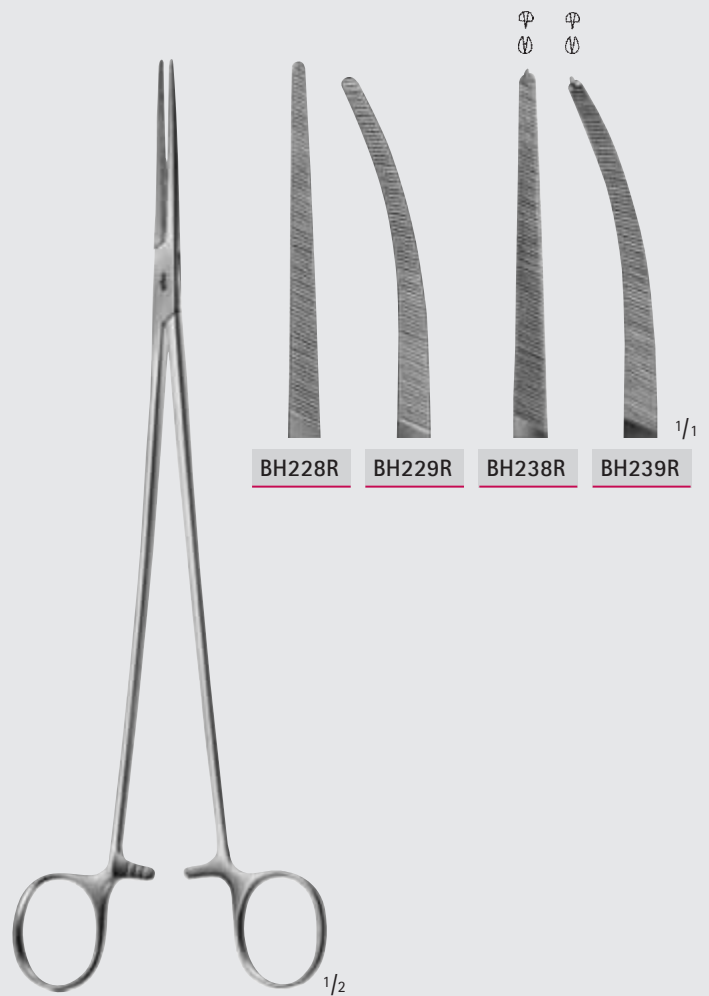

GREY-TURNER

BH193R

180 mm, 7"

HEISS

BH206R-BH217R

BH206R	BH207R	BH209R	BH216R	BH217R
200 mm	200 mm	195 mm	200 mm	200 mm
8"	8"	7 3/4"	8"	8"

MILLIMETERS

Arterienklemmen – Hemostatic Forceps

Feine Arterienklemmen

Delicate Hemostatic Forceps

BH

BH196R

BH197R

BIRKETT

BH196R-BH197R

185 mm, 7 1/4"

BH228R

BH229R

BH238R

BH239R

BENGOLEA

BH228R-BH239R

245 mm, 9 3/4"

Arterienklemmen – Hemostatic Forceps
Feine Arterienklemmen
Delicate Hemostatic Forceps