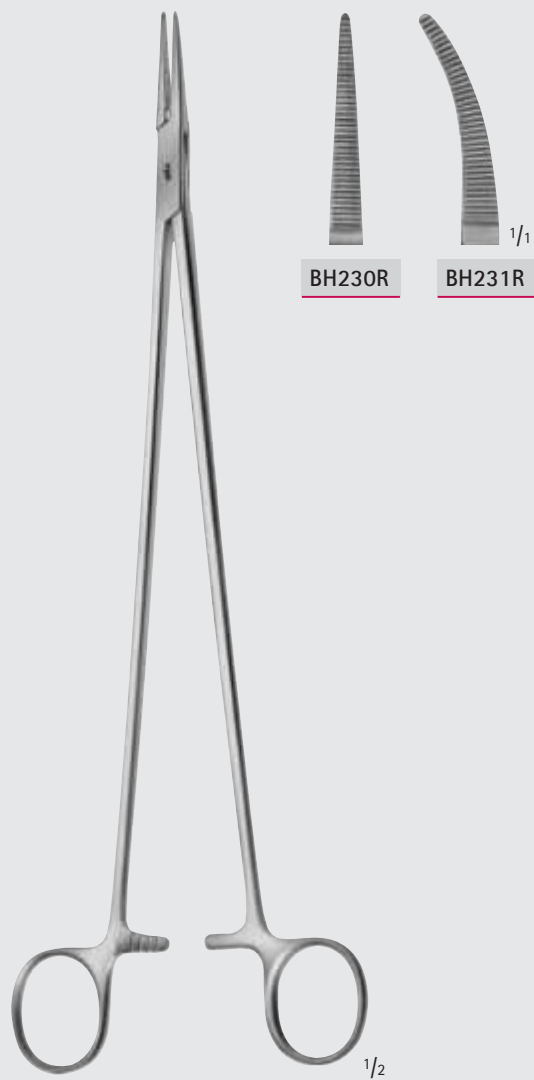

BH

MILLIMETERS

SAROT

BH224R-BH234R

240 mm, 9 1/2"

CRAFOORD

BH225R

245 mm, 9 3/4"

Arterienklemmen – Hemostatic Forceps

Feine Arterienklemmen

Delicate Hemostatic Forceps

BH

CRAFOORD, MOD.

BH227R

240 mm, 9 1/2"

BRIDGE

BH230R-BH231R

275 mm, 10 3/4"