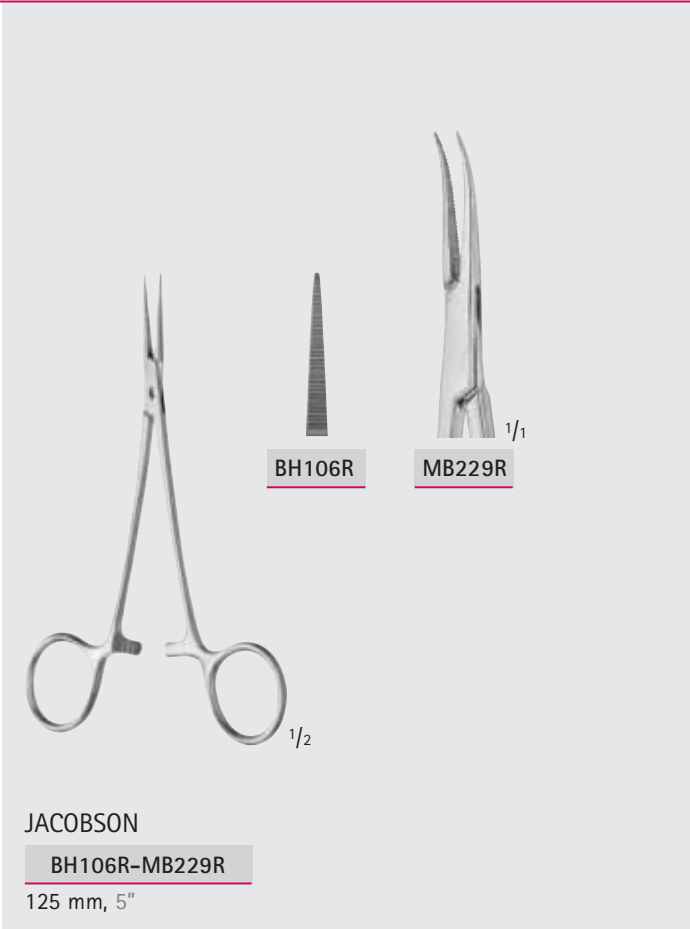

Arterienklemmen – Hemostatic Forceps

Feine Arterienklemmen

Delicate Hemostatic Forceps

BH

CARREL

BH100R

85 mm, 3 3/8"

BABY-MOSQUITO
(HARTMANN)

Arterienklemmen – Hemostatic Forceps

Feine Arterienklemmen

Delicate Hemostatic Forceps

BH

MILLIMETERS

Arterienklemmen – Hemostatic Forceps

Feine Arterienklemmen

Delicate Hemostatic Forceps

140 mm, 5 1/2"

DUNHILL

BH123R

125 mm, 5"

Arterienklemmen – Hemostatic Forceps

Feine Arterienklemmen

Delicate Hemostatic Forceps

BH