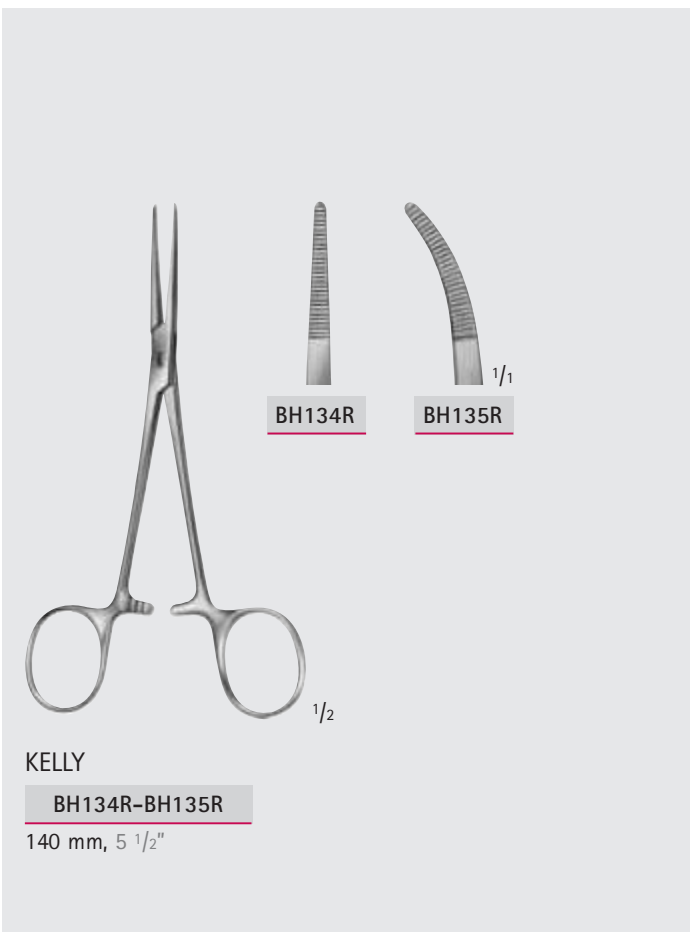

Arterienklemmen – Hemostatic Forceps

Feine Arterienklemmen

Delicate Hemostatic Forceps

BH

CARREL

BH100R

85 mm, 3 3/8"

BABY-MOSQUITO
(HARTMANN)

Arterienklemmen – Hemostatic Forceps

Feine Arterienklemmen

Delicate Hemostatic Forceps

BH

MILLIMETERS

Arterienklemmen – Hemostatic Forceps

Feine Arterienklemmen

Delicate Hemostatic Forceps

140 mm, 5 1/2"

DUNHILL

BH123R

125 mm, 5"

Arterienklemmen – Hemostatic Forceps

Feine Arterienklemmen

Delicate Hemostatic Forceps

BH